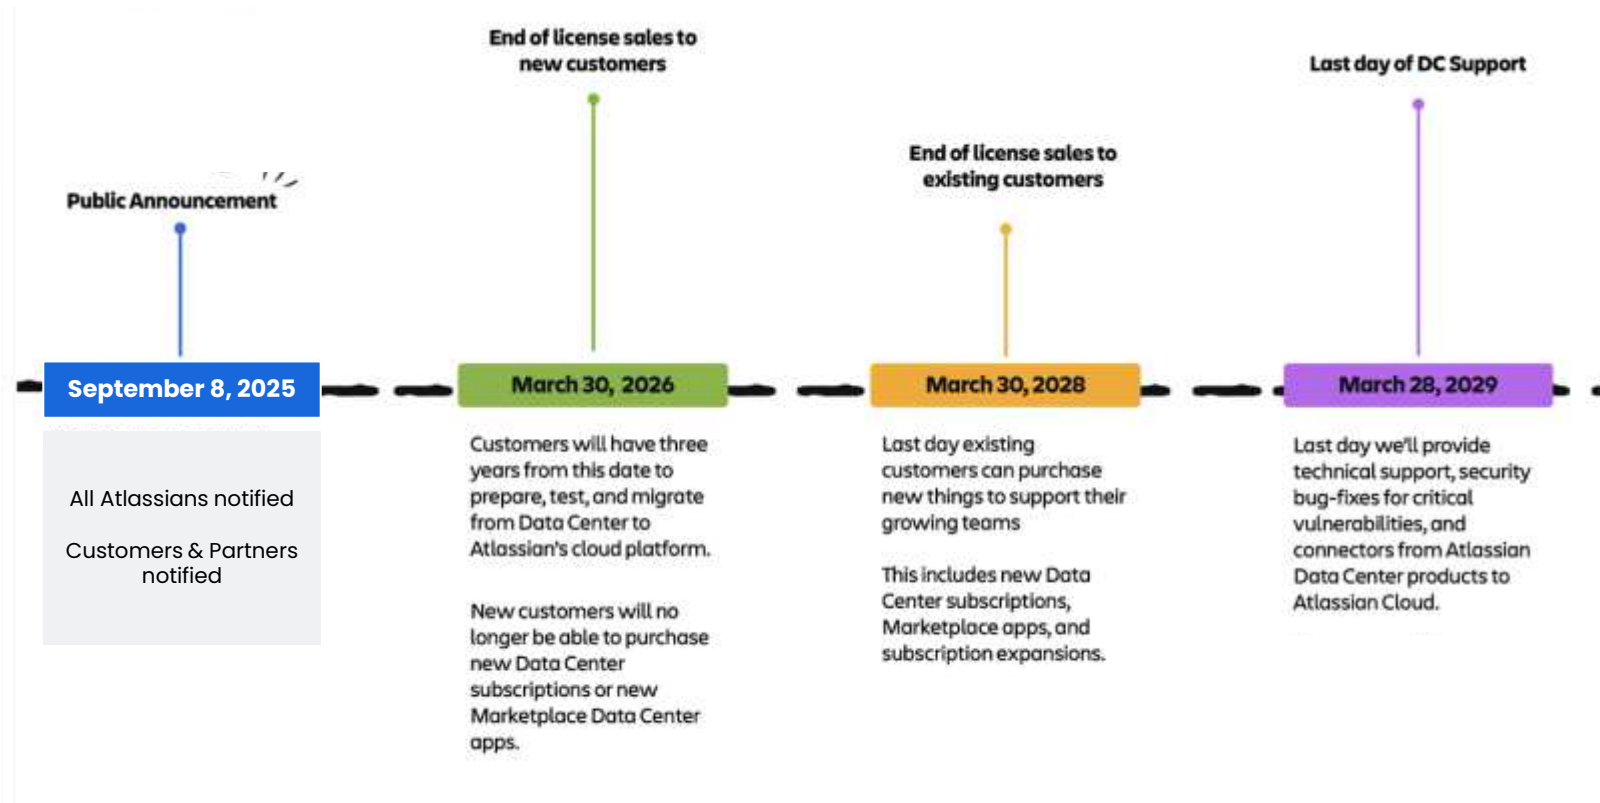

What FastShift means to customers

Next Steps

Action items

Scope & Timeline

Major milestones & actions

Affected Products

The end of life applies to affected Data Center products and Marketplace apps, which include:

Out of Scope

- Jira Align
- Bitbucket

Important Milestones for our Customers

FastShift

What is **FastShift?**

FastShift is a customer-facing Atlassian program designed to help **enterprise customers on Data Center accelerate their move to, and adoption of, Atlassian cloud** by providing a dedicated team with high-touch technical support powered by advanced tools and resources.